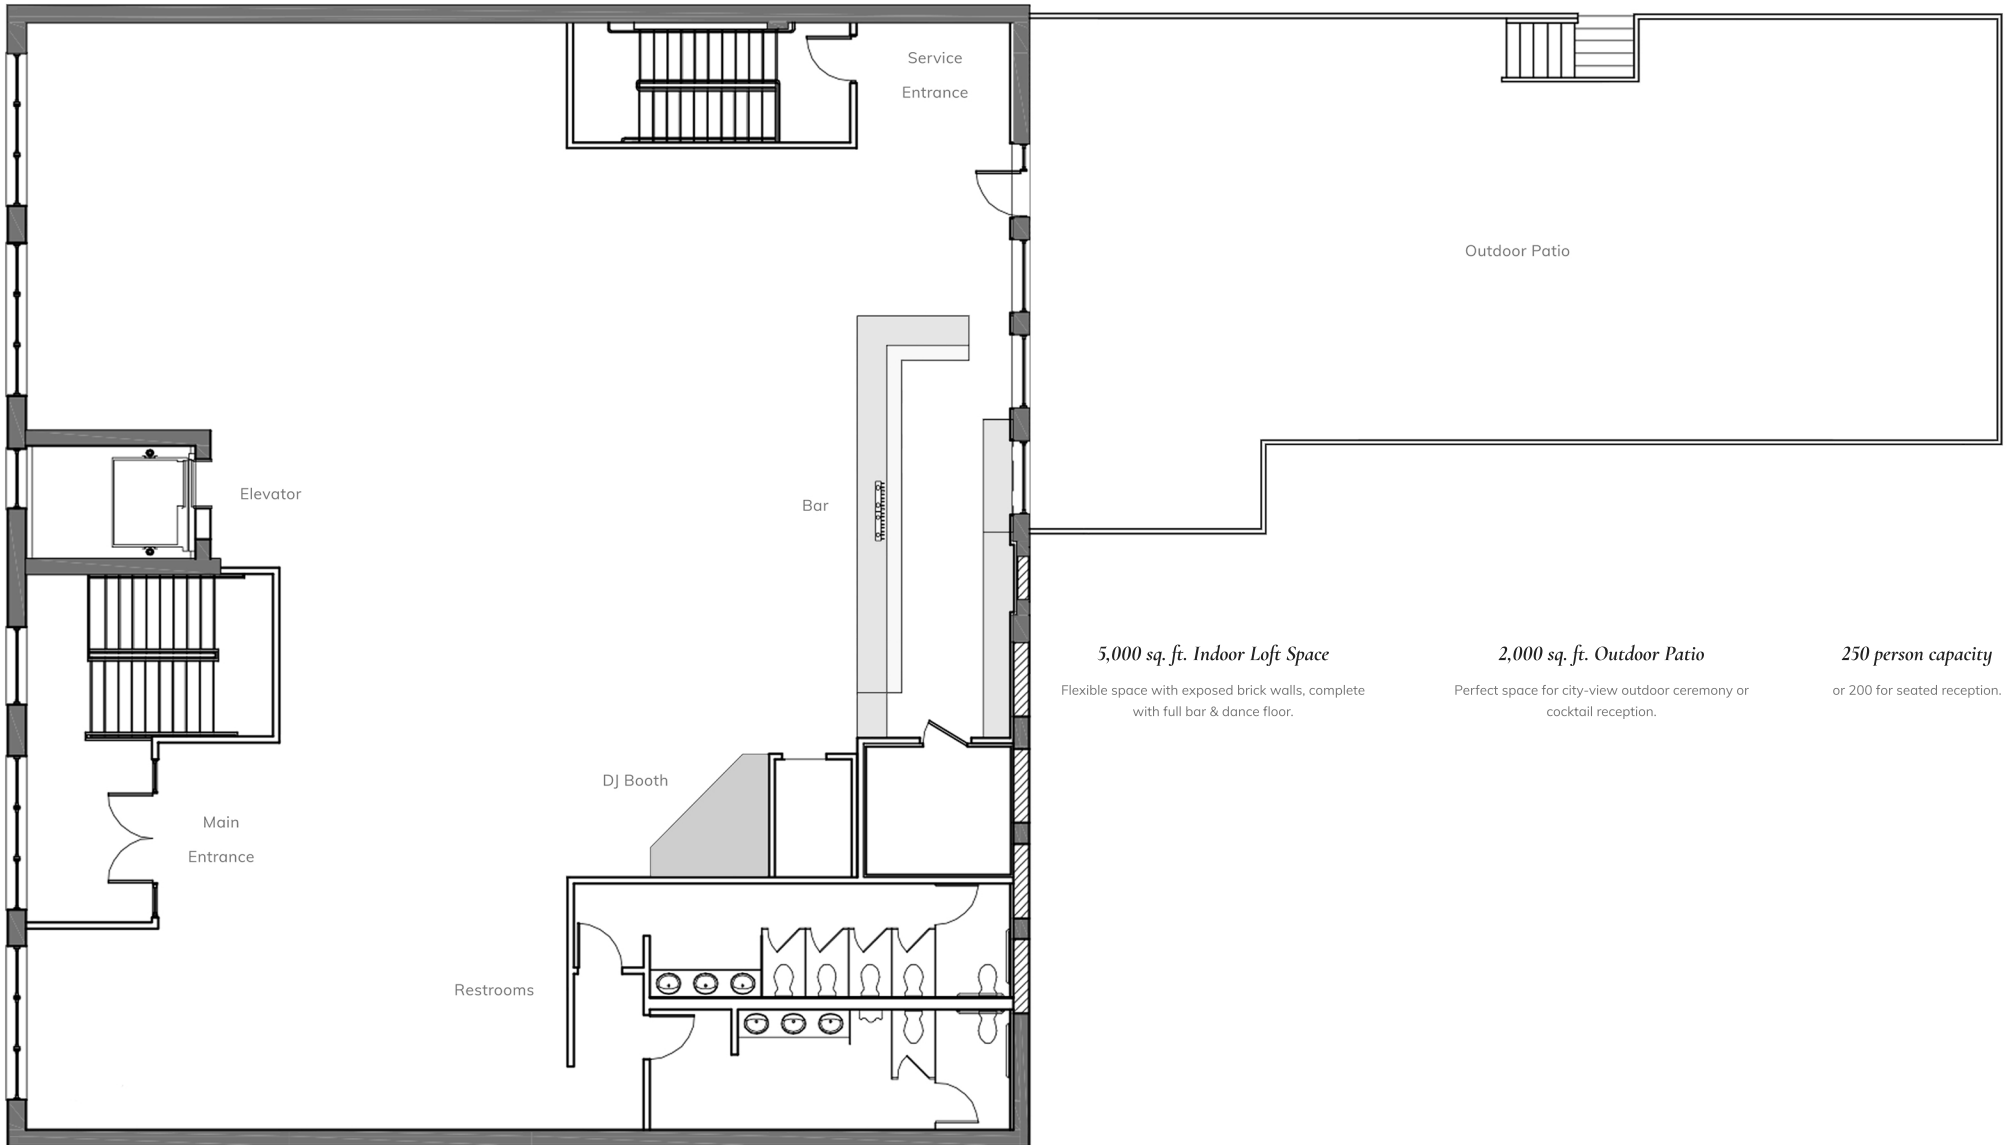

Bottom Lounge WEDDINGS

5,000 sq. ft. Indoor Loft Space

Flexible space with exposed brick walls, complete with full bar & dance floor.

2,000 sq. ft. Outdoor Patio

Perfect space for city-view outdoor ceremony or cocktail reception.

250 person capacity

or 200 for seated reception.